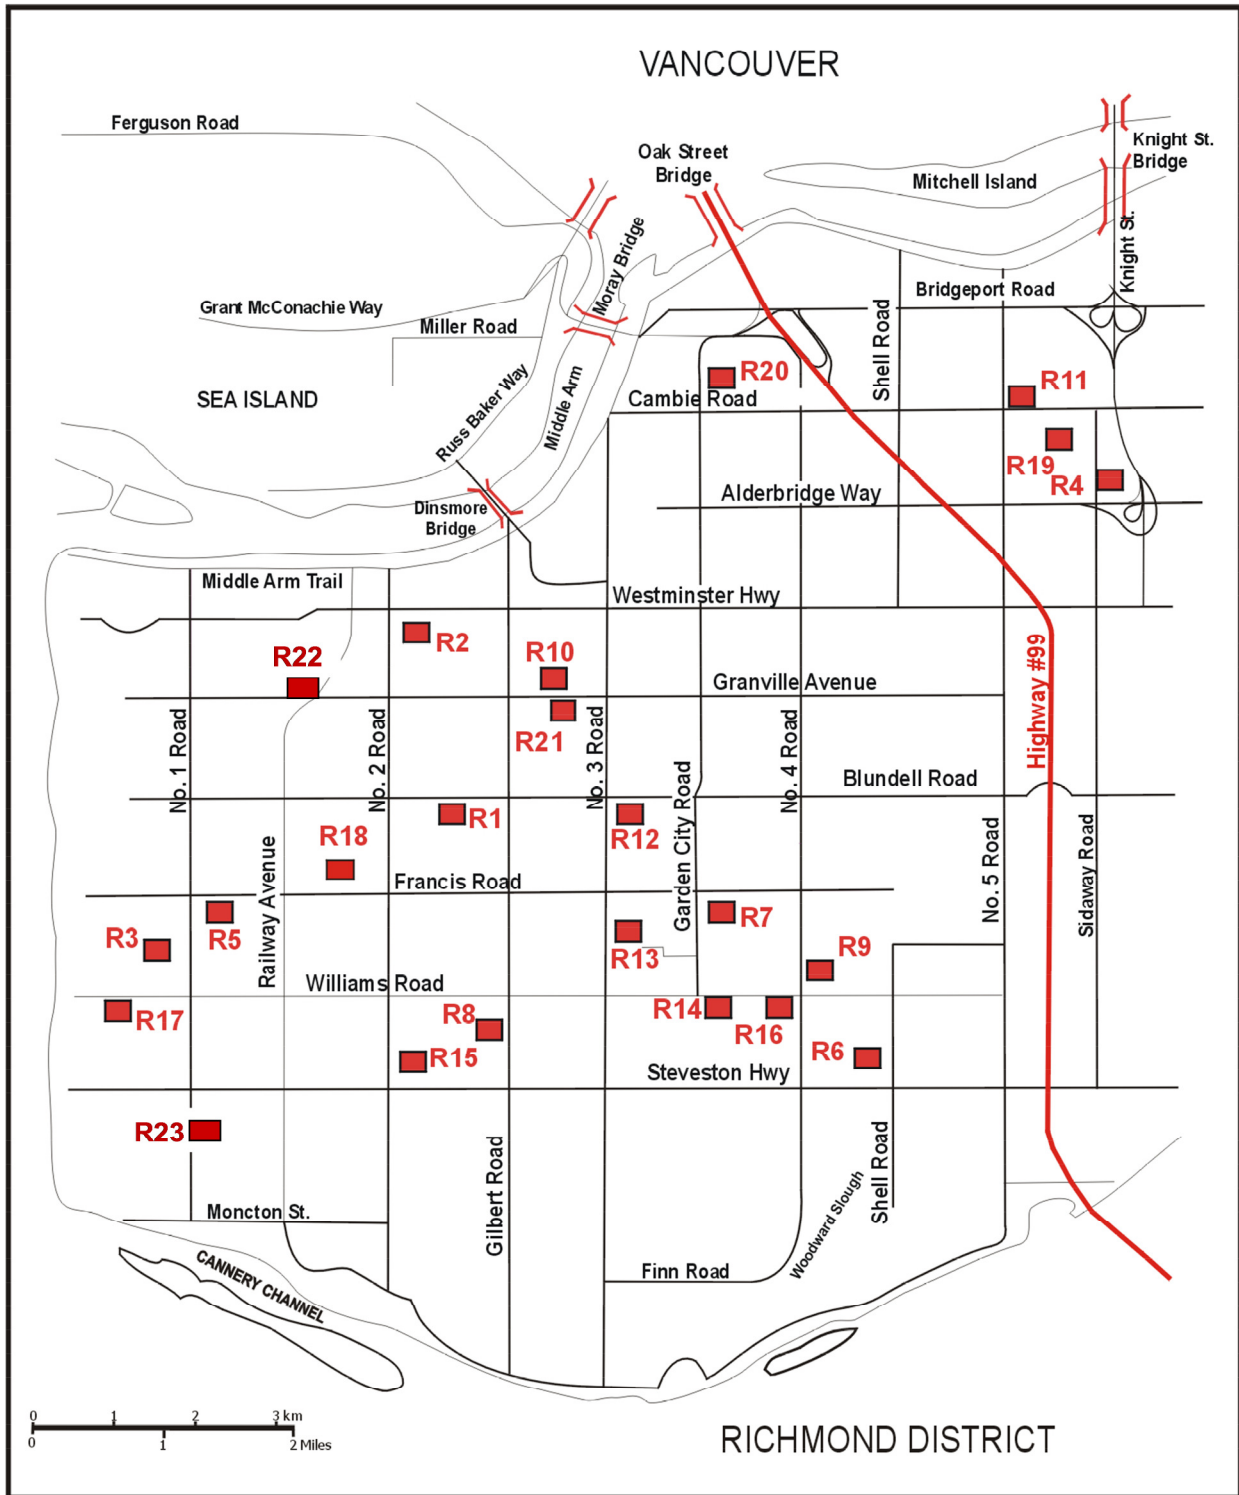

4-District Youth Soccer League

RICHMOND PLAYING FIELDS 2016 / 2017