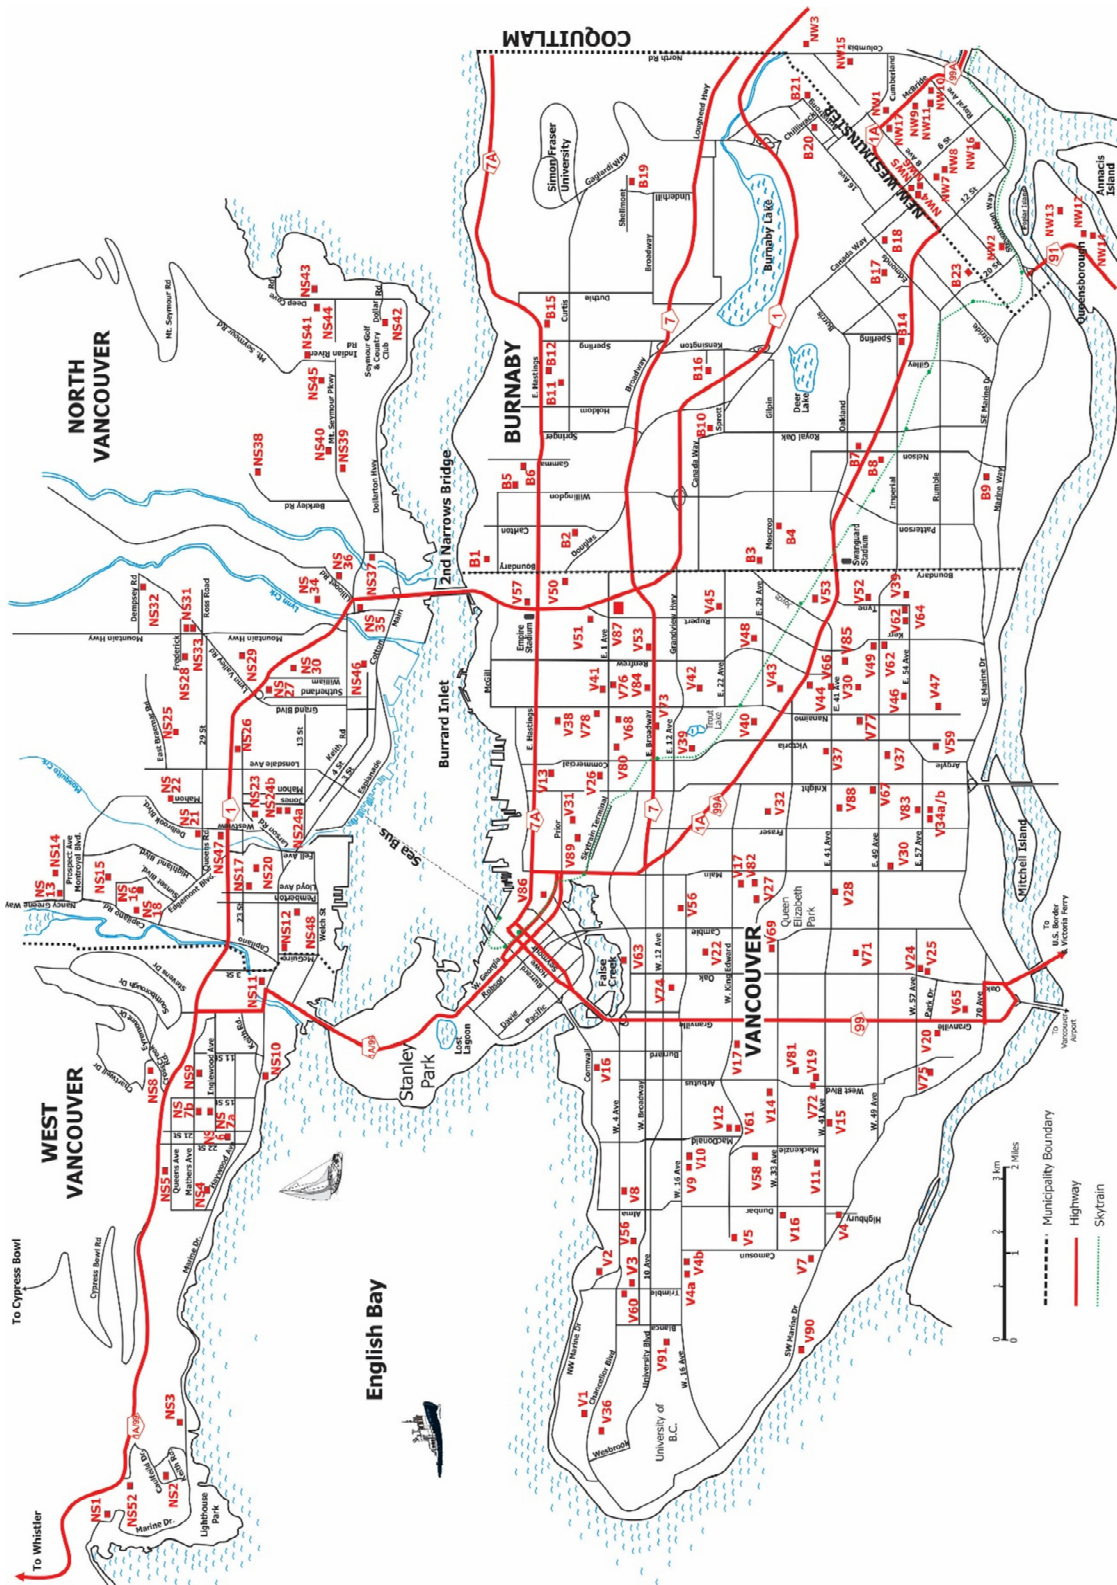

4-District Youth Soccer League

BURNABY, NEW WESTMINSTER, NORTH SHORE & VANCOUVER FIELDS 2016 / 2017

See playing field map at www.4districtsoccer.com